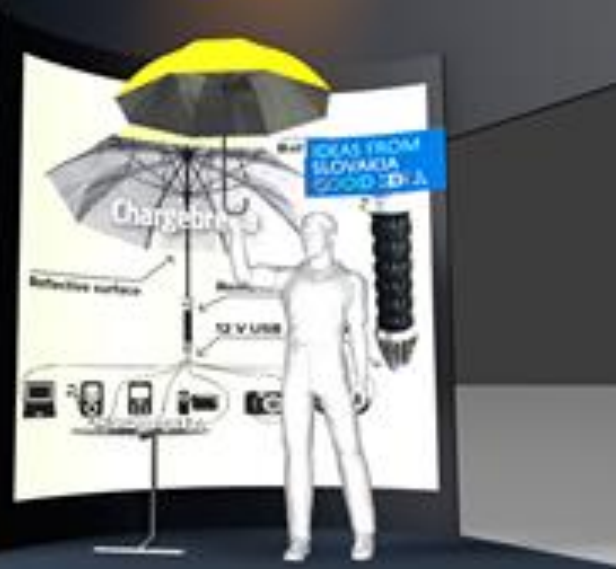

EXPO 2017 ASTANA

ПАНЕЛИ WATTWAY

Собирает эти очень тонкие панели без использования стекла или с использованием ультратонких кремниевых панелей, которые одновременно могут служить покрытием. Этот материал является возобновляемой энергией для любых транспортных средств.

WATTWAY SOLAR PANELS

Colas makes these very thin, glass-free solar panels with polycrystalline silicon cells that are also roads to drive on. The pavement provides clean, renewable energy in the form of electricity, safe for all types of traffic.

**ROMANIA
РУМЫНИЯ**

E=brain.c²=∞
E=brain.c²=∞

IDEAS FROM SLOVAKIA GOOD IDEA

ENERGY & SLOVAKIA GOOD IDEA

SPORT & SLOVAKIA GOOD IDEA

TRAVEL IN SLOVAKIA GOOD IDEA

E=bra
E=мысл.с=∞
1.C=∞

STUDY IN SLOVAKIA GOOD IDEA

ENERGY & SLOVAKIA GOOD IDEA

E=bra
E=мысл.с=∞
E=brain.c²=∞
E=brain.c²=∞

GOOD IDEA SLOVAKIA
ENERGY & SLOVAKIA GOOD IDEA

SLOVAKIA

The background is a solid teal color with a subtle gradient. In the corners, there are decorative white line-art patterns resembling circuit traces or a stylized city grid. These patterns consist of straight lines of varying lengths and angles, ending in small open circles. The patterns are located in the top-left, top-right, bottom-left, and bottom-right corners, framing the central text.