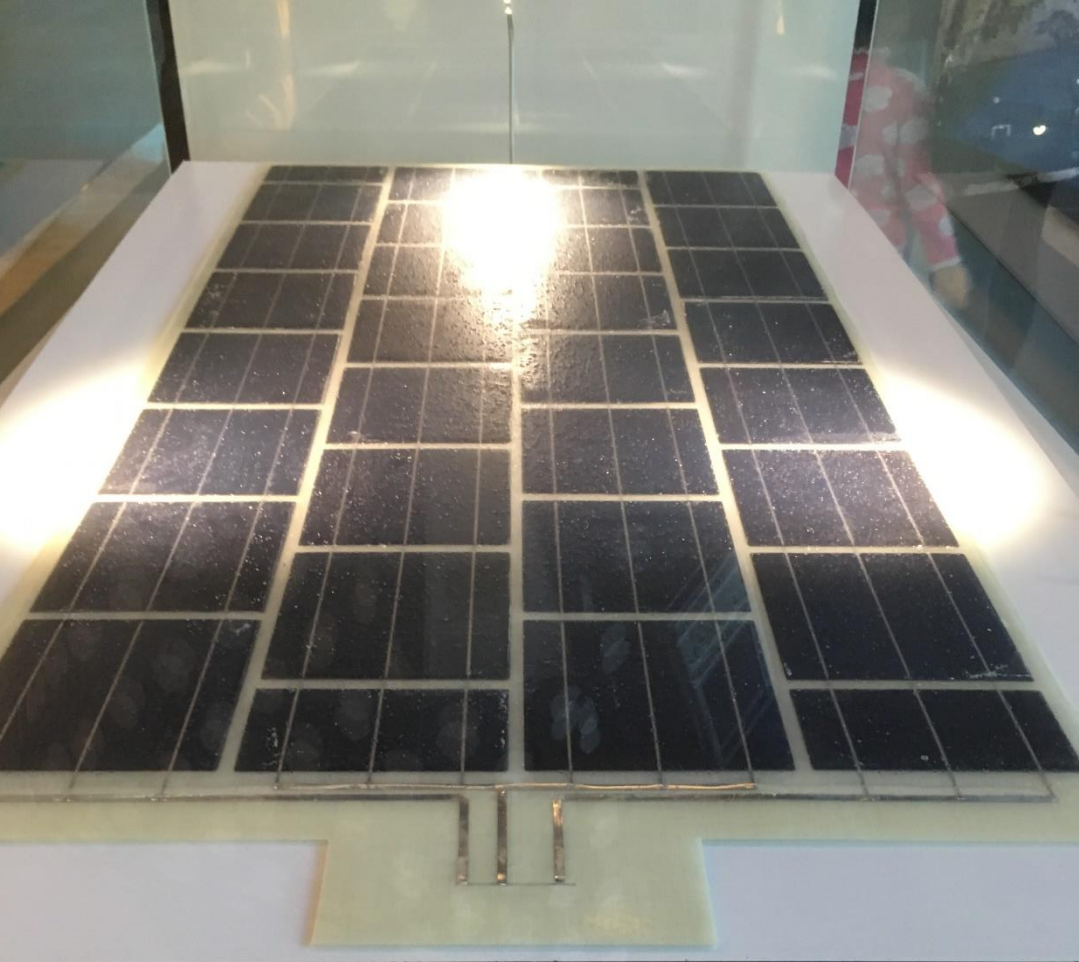

ПАНЕЛИ WATTWAY

WATTWAY SOLAR PANELS