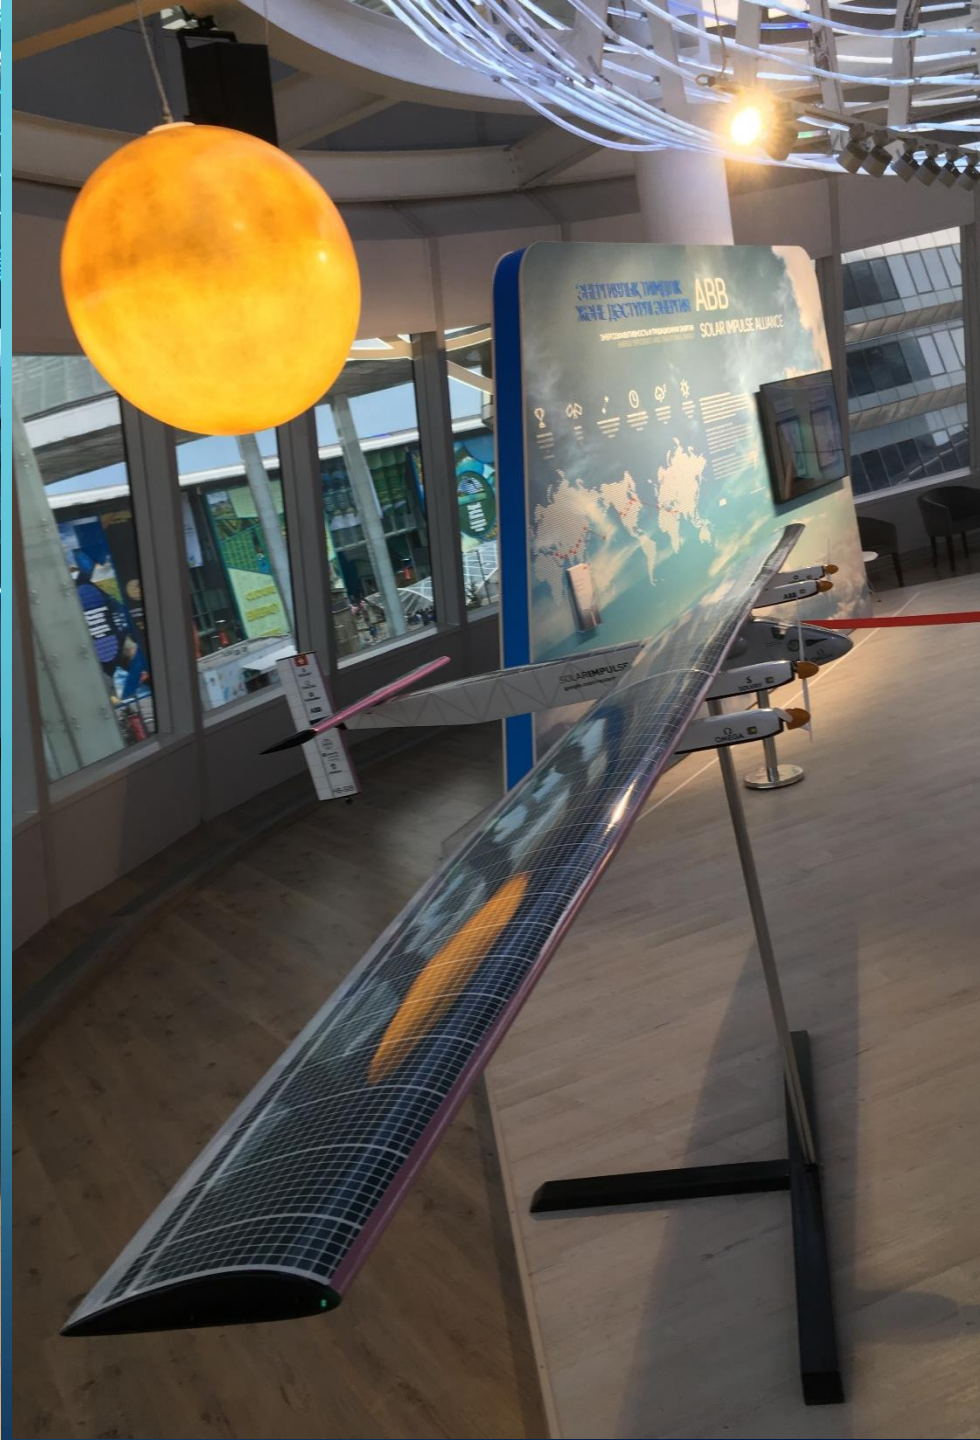

EXPO 2017 ASTANA

ПАНЕЛИ WATTWAY

Собирает эти очень тонкие панели без использования стекла или с использованием ультратонких кремниевых панелей, которые одновременно могут служить покрытием. Этот материал является возобновляемой энергией для любых транспортных средств.

WATTWAY SOLAR PANELS

Colas makes these very thin, glass-free solar panels with polycrystalline silicon cells that are also roads to drive on. The pavement provides clean, renewable energy in the form of electricity, safe for all types of traffic.

ENERGY & SLOVAKIA GOOD IDEA

E=bra
E=мысл.с=∞
E=brain.c²=∞
E=brain.c²=∞

GOOD IDEA SLOVAKIA
ENERGY & SLOVAKIA GOOD IDEA

SLOVAKIA

The background is a solid teal color with a subtle gradient. In the corners, there are decorative white line-art patterns resembling circuit traces or a stylized city grid. These patterns consist of straight lines of varying lengths and angles, ending in small open circles. The patterns are located in the top-left, top-right, bottom-left, and bottom-right corners, framing the central text.